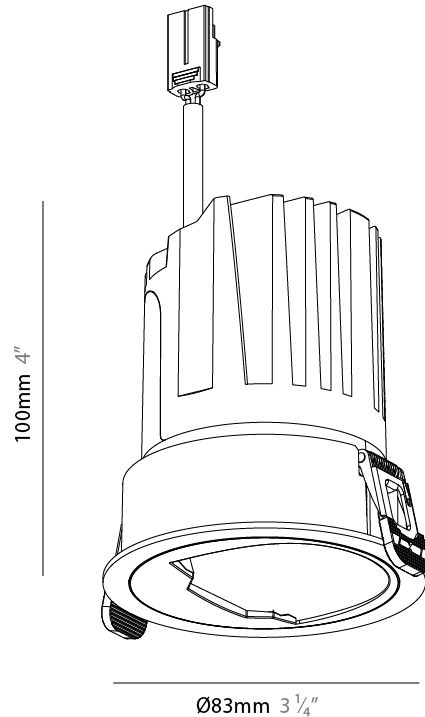

GENERAL

Series: Bioniq Evo Round Wallwash
Partner: Prolicht
Division: Architectural
Installation: Recessed
Product Type: Wallwash
Mounting Location: Ceiling
Light Distribution: Adjustable / Asymmetric

PHYSICAL

Shape: Round
Diameter (mm): 83
Diameter (in): 3 1/4
Height (mm): 100
Depth (mm): 105
Height (in): 4
Depth (in): 4 1/8
Ceiling Thickness (mm): 2 - 15
Ceiling Thickness (in): 1/16 - 9/16
Weight (kg): 0.2
Fixture Finish: [BLK / WHI](#)
Fixture Material: Extruded Aluminum
Cut-out Measurements: Ø 75mm/2 15/16"

ELECTRICAL

Lamp Type: LED (Zhaga Standard)
Input Wattage (W): 10.9
Total Output Wattage (W): 10
Dimming: Non-dimming / DALI Dimming / MATTER Dimming
Driver Included: No
Driver Location: Remote
Driver Type: Constant Current - Universal
Driver Class: Class 2
Constant Current (MA): 350mA
Upon Request: 0-10V Dimming / Phase Dimming

LED

Color Temperature (°K): [2400 / 2700 / 3000 / 3500 / 4000](#)
Max. Delivered Lumen (lm): Max 1029
Nominal Lumen (lm): Max 1771
CRI: >90 CRI
Efficiency (%): 94.2
Lamp Life (hrs): 50000

OPTICAL

Adjustability: Rotational 350° / Tilt 30°

RATINGS AND CERTIFICATIONS

Certified By: Certified for North American Standards
IP rating: IP65
Glare Rating: ≤ 10